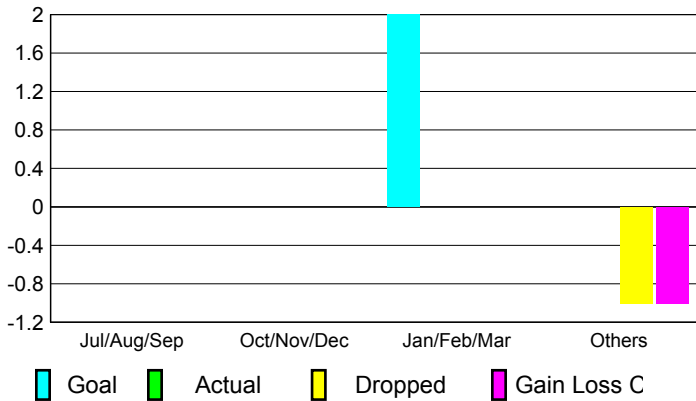

2008-2009 GMT Quarterly Report for District (or Undistricted) **District 333 A**

GMT: **SHINOBU GOTO**

Location: **JAPAN**

GMT CA: **5**

CLUBS

Club Results 2008-2009

Clubs 2007-2008

Month	New Club Goal	Actual New Clubs	Actual Dropped Clubs	Gain/Loss of Clubs	Gain/Loss of Clubs
Jul/Aug/Sep	0	0	0	0	0
Oct/Nov/Dec	0	0	0	0	0
Jan/Feb/Mar	2	0	0	0	0
Apr/May/June	0	0	-1	-1	0
Totals	2	0	-1	-1	0

Club Results 2008-2009

Goal, New, Dropped, Gain/Loss

Comparison of Club Gain/Loss

Current Year Compared to the Previous Year

YTD Status Quo Clubs 2008-2009

Status Quo Clubs Compared to Status Quo Members

MEMBERSHIP

Membership Results 2008-2009

Membership 2007-2008

Month	Net Memb Goal	Actual New Memb	Actual Dropped Memb	Gain/Loss of Memb	Gain/Loss of Memb
Jul/Aug/Sep	10	76	-61	15	17
Oct/Nov/Dec	20	29	-56	-27	5
Jan/Feb/Mar	10	57	-77	-20	69
Apr/May/June	20	29	-141	-112	-29
Totals	60	191	-335	-144	62