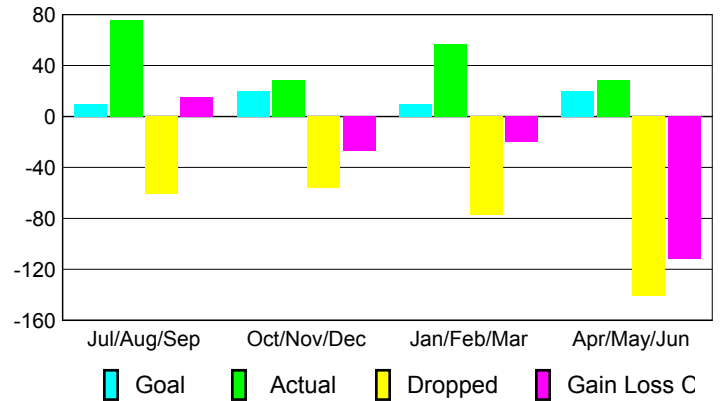

Membership Results 2008-2009

Goal, New, Dropped, Gain/Loss

Comparison of Membership Gain/Loss

Current Year Compared to the Previous Year