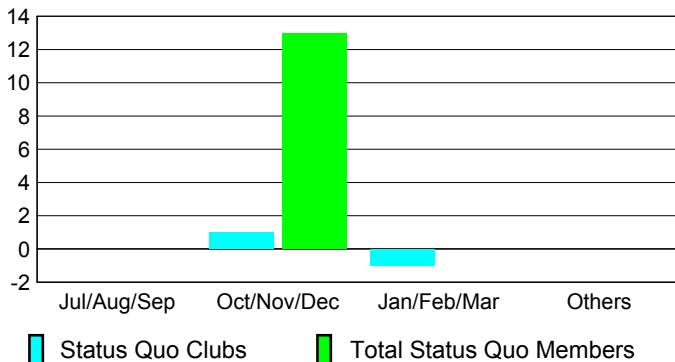

Club Results 2008-2009

Goal, New, Dropped, Gain/Loss

Comparison of Club Gain/Loss

Current Year Compared to the Previous Year

YTD Status Quo Clubs 2008-2009

Status Quo Clubs Compared to Status Quo Members

MEMBERSHIP

Membership Results 2008-2009

Membership 2007-2008

Month	Net Memb Goal	Actual New Memb	Actual Dropped Memb	Gain/Loss of Memb	Gain/Loss of Memb
Jul/Aug/Sep	10	76	-61	15	17
Oct/Nov/Dec	20	29	-56	-27	5
Jan/Feb/Mar	10	57	-77	-20	69
Apr/May/June	20	29	-141	-112	-29
Totals	60	191	-335	-144	62