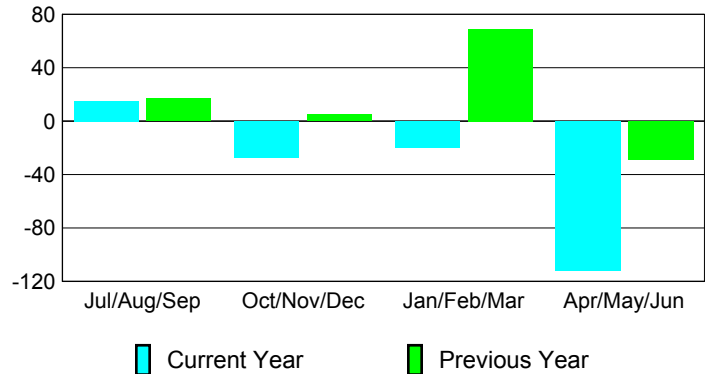

Membership Results 2008-2009

Membership 2007-2008

Month	Net Memb Goal	Actual New Memb	Actual Dropped Memb	Gain/Loss of Memb	Gain/Loss of Memb
Jul/Aug/Sep	10	76	-61	15	17
Oct/Nov/Dec	20	29	-56	-27	5
Jan/Feb/Mar	10	57	-77	-20	69
Apr/May/June	20	29	-141	-112	-29
Totals	60	191	-335	-144	62

Membership Results 2008-2009

Goal, New, Dropped, Gain/Loss

Comparison of Membership Gain/Loss

Current Year Compared to the Previous Year

Gender Comparison 2008-2009

Jul/Aug/Sep

Oct/Nov/Dec

Jan/Feb/Mar

Apr/May/June

Male

Female